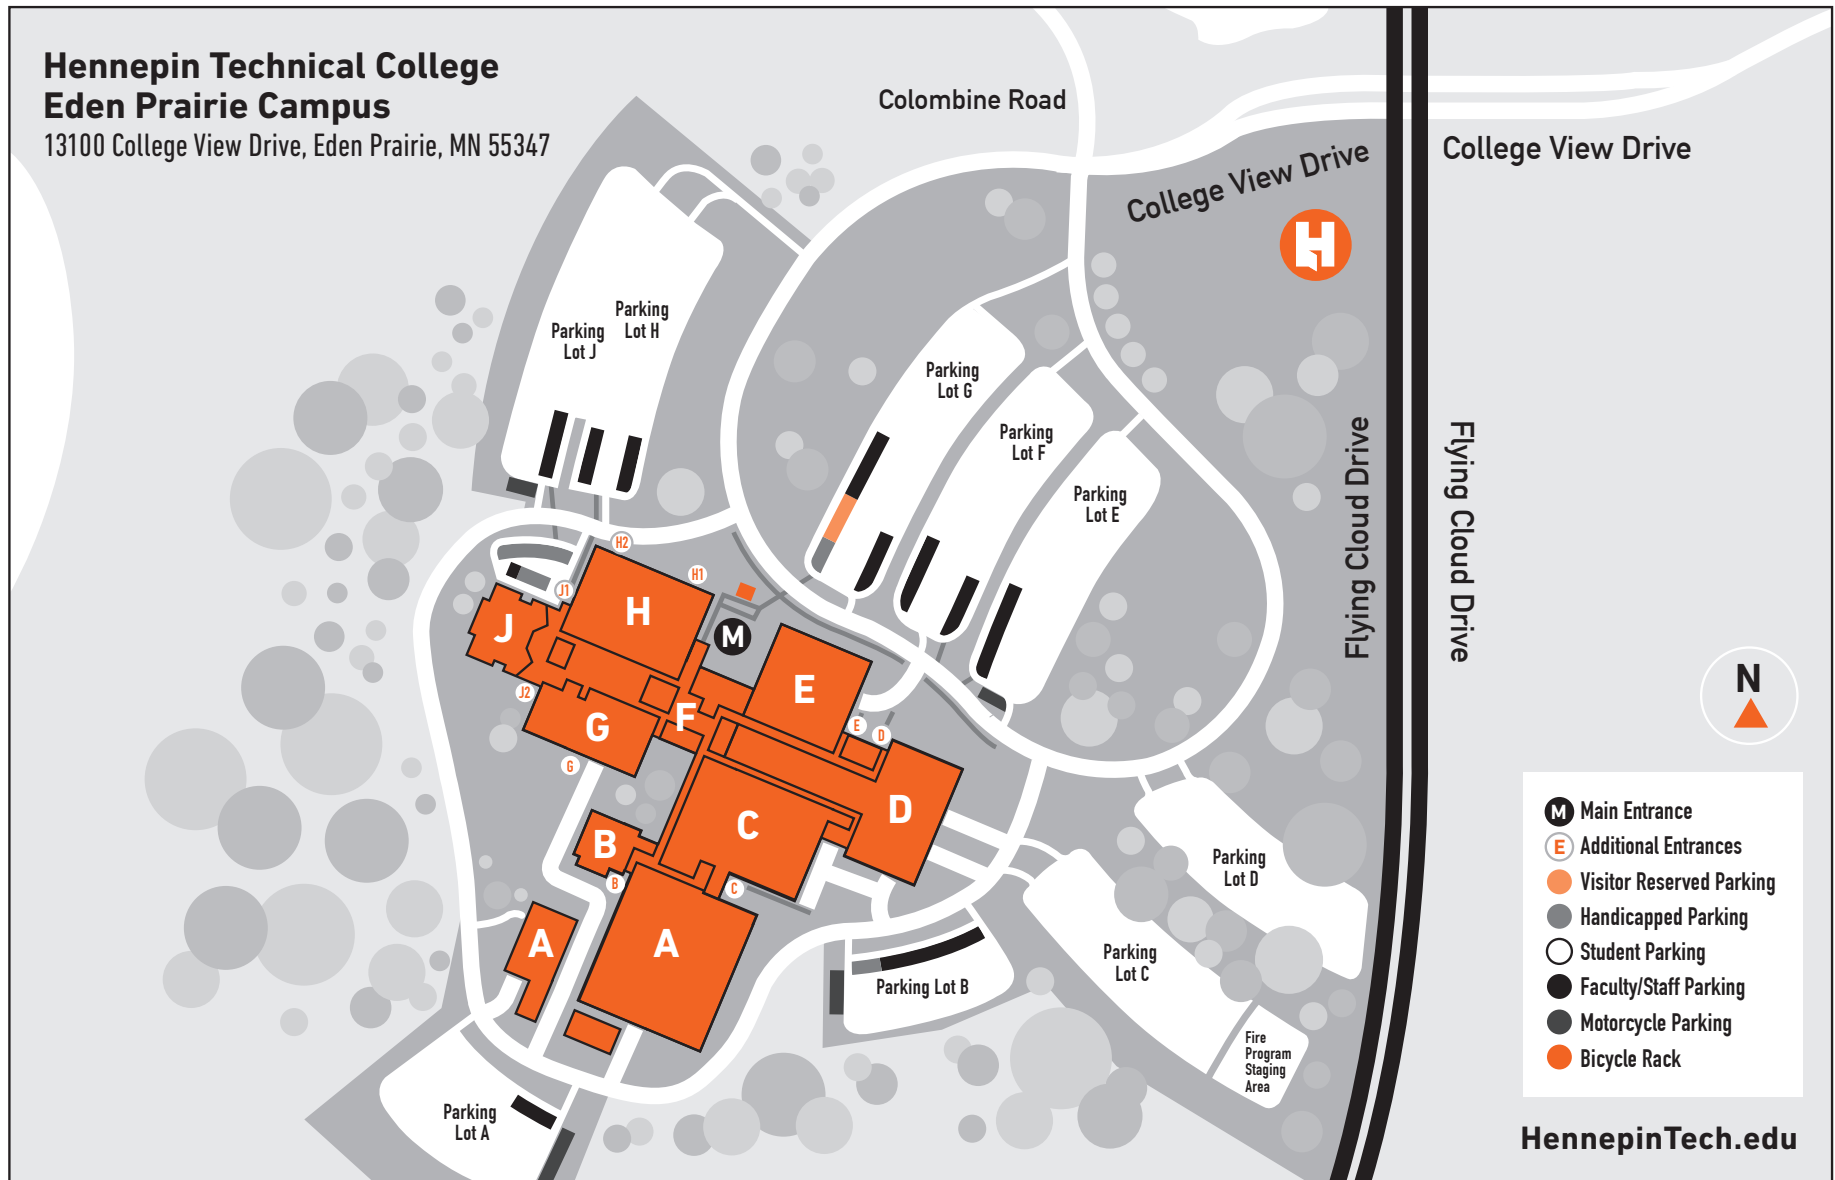

Eden Prairie Campus

A MEMBER OF THE MINNESOTA STATE COLLEGES AND UNIVERSITIES SYSTEM

HTC is an affirmative action, equal opportunity educator and employer. This document is available in alternative formats to individuals with disabilities, consumers with hearing or speech disabilities may contact us via their preferred Telecommunications Relay Service.