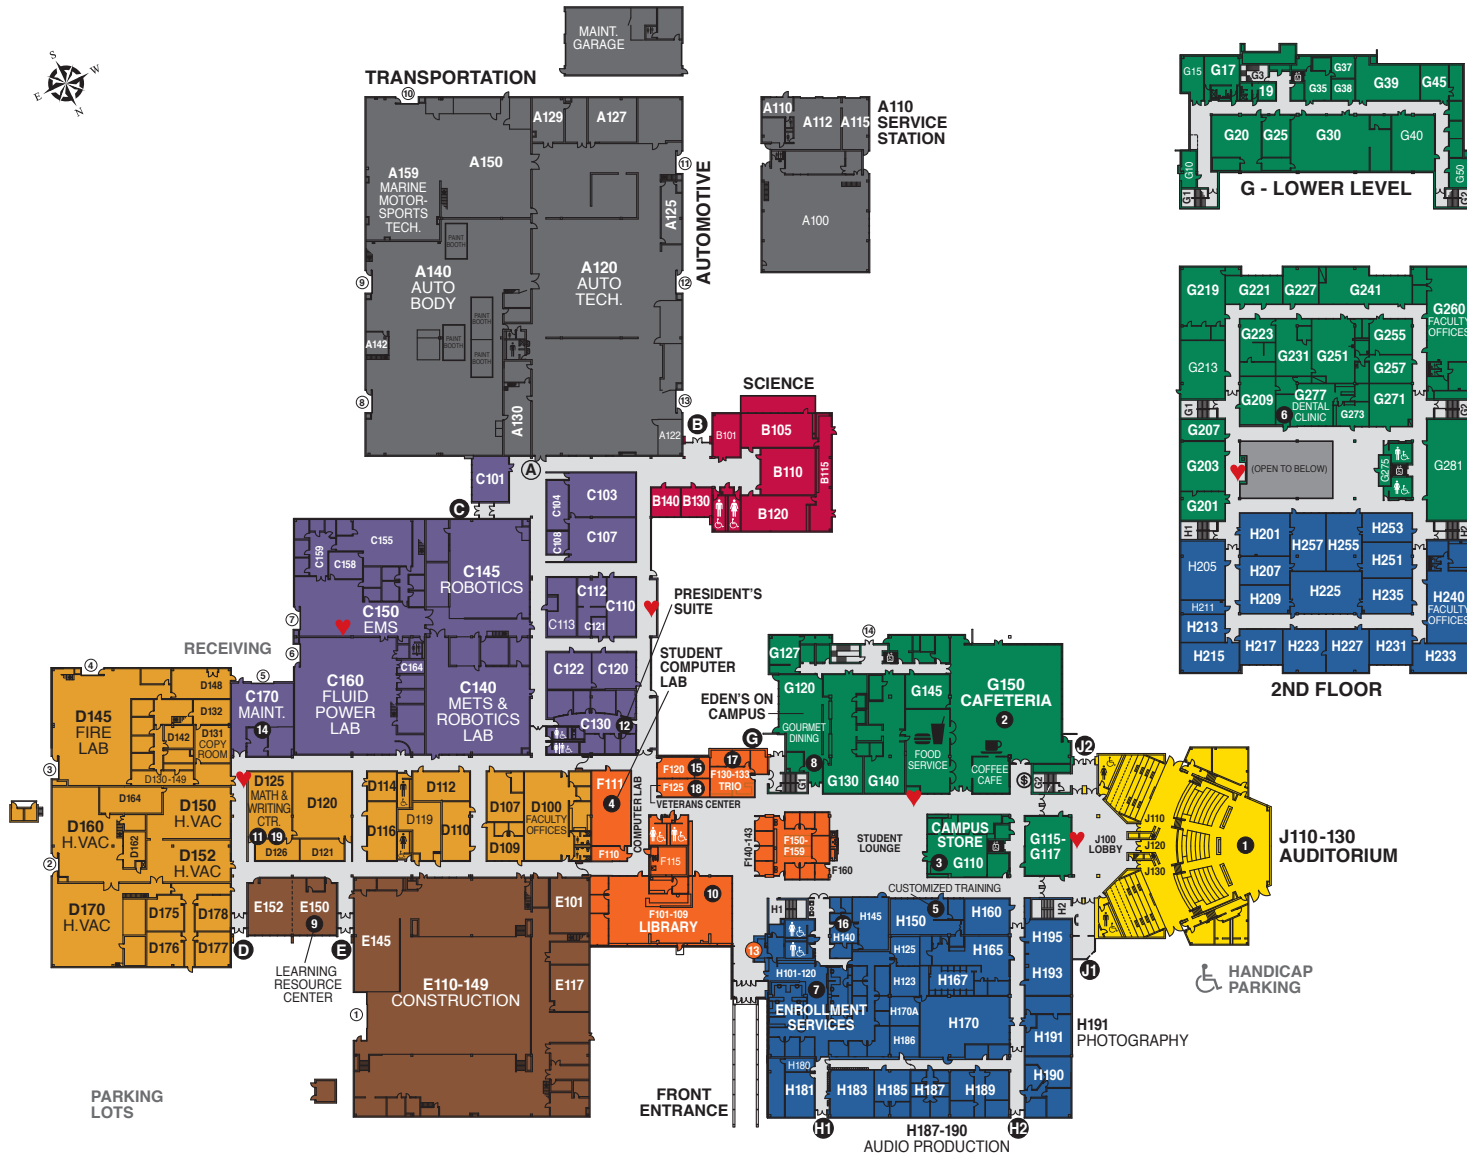

Eden Prairie Campus

- Area A
- Area B
- Area C
- Area D
- Area E
- Area F
- Area G
- Area H
- Area J

DIRECTORY:

- 1 Auditorium - J110, J120, J130
- 2 Cafeteria - G150
- 3 Campus Store - G110
- 4 Computer Lab - F111
- 5 Customized Training - H150
- 6 Dental Clinic - G277
- 7 Enrollment Services H101-120
 - Admissions
 - Advising & Counseling
 - Financial Aid
 - Registration
 - Tuition & Payments
- 8 Gourmet Dining - G120
- 9 Eden's On Campus - G120
- 9 Learning Resource Center - E150
- 10 Library - F101
- 11 Math Center - D125
- 12 President's Suite - C130
- 13 Reception & Campus Security
- 14 Receiving - C170
- 15 Student Senate - F120
- 16 Testing Center - H140
- 17 TRIO - F130
- 18 Veterans Center - F125
- 19 Writing Center - D125