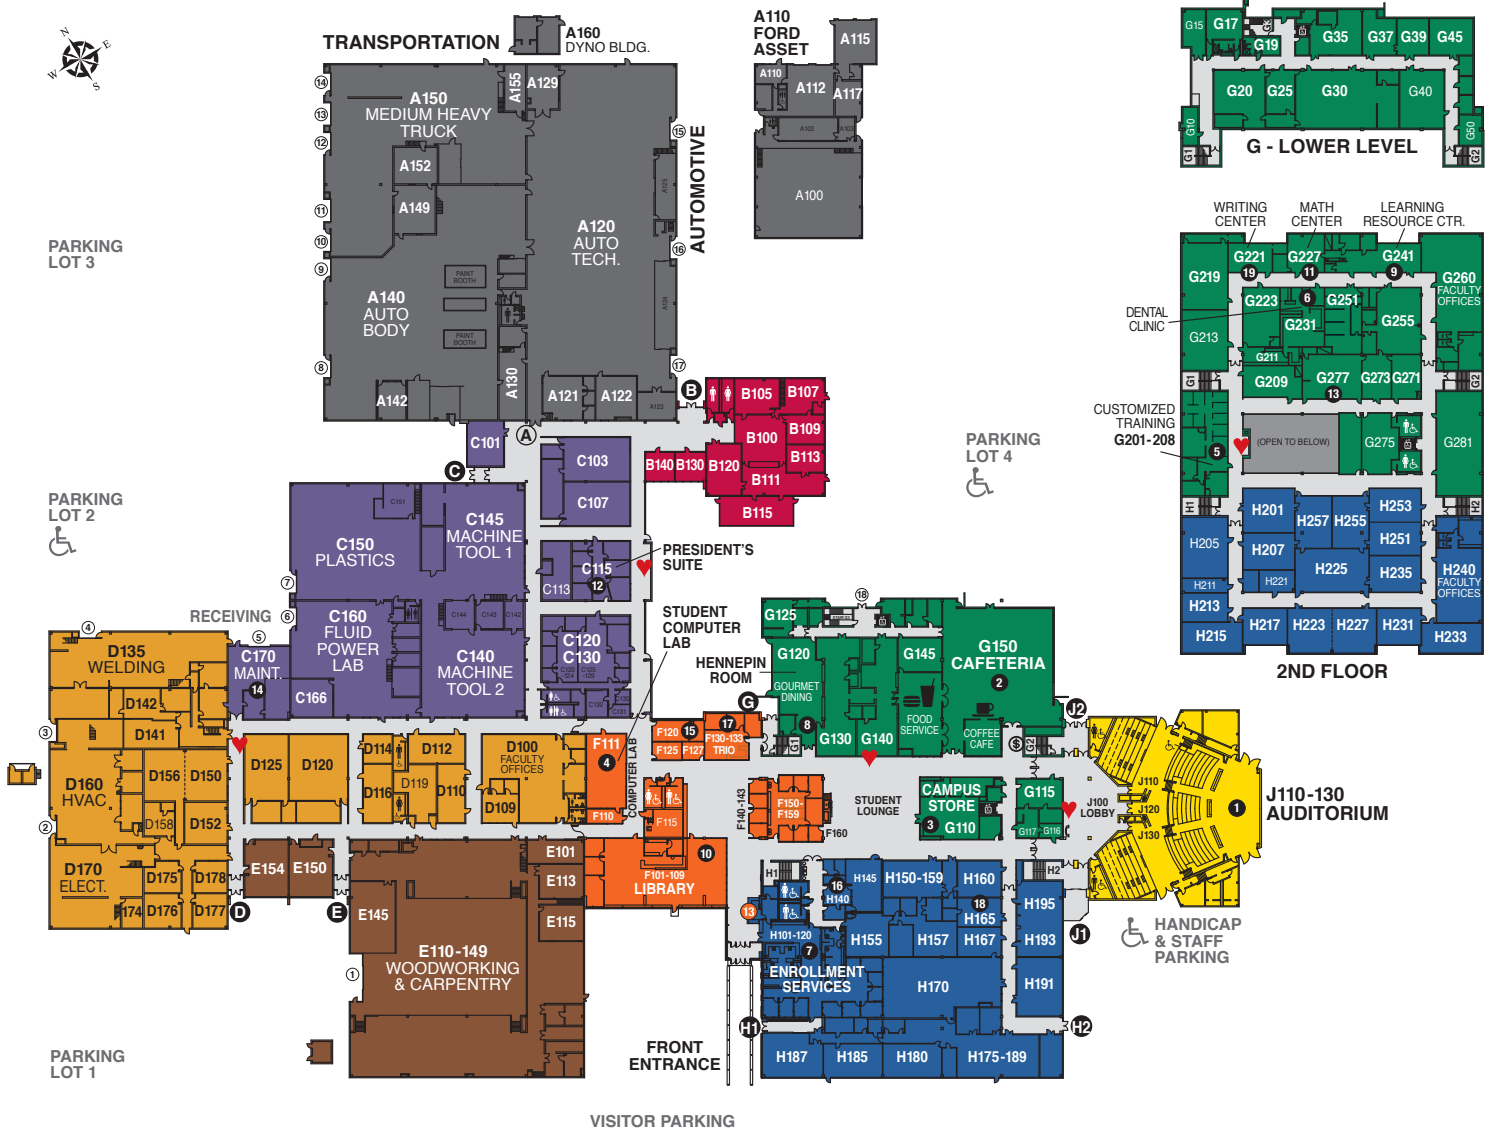

Brooklyn Park Campus

DIRECTORY:

- 1 Auditorium - J110, J120, J130
- 2 Cafeteria - G150
- 3 Campus Store - G110
- 4 Computer Lab - F111
- 5 Customized Training - G201
- 6 Dental Clinic - G231
- 7 Enrollment Services H101-120
 - Admissions
 - Advising & Counseling
 - Financial Aid
 - Registration
 - Tuition & Payments
- 8 Gourmet Dining - G120
- 9 Hennepin Room - G120
- 10 Learning Resource Center - G241
- 11 Library - F101
- 12 Math Center - G227
- 13 President's Suite - C115
- 14 Receiving - C170
- 15 Student Senate - F120
- 16 Testing Center - H140
- 17 TRIO - F130
- 18 Veterans Center - H165
- 19 Writing Center - G221