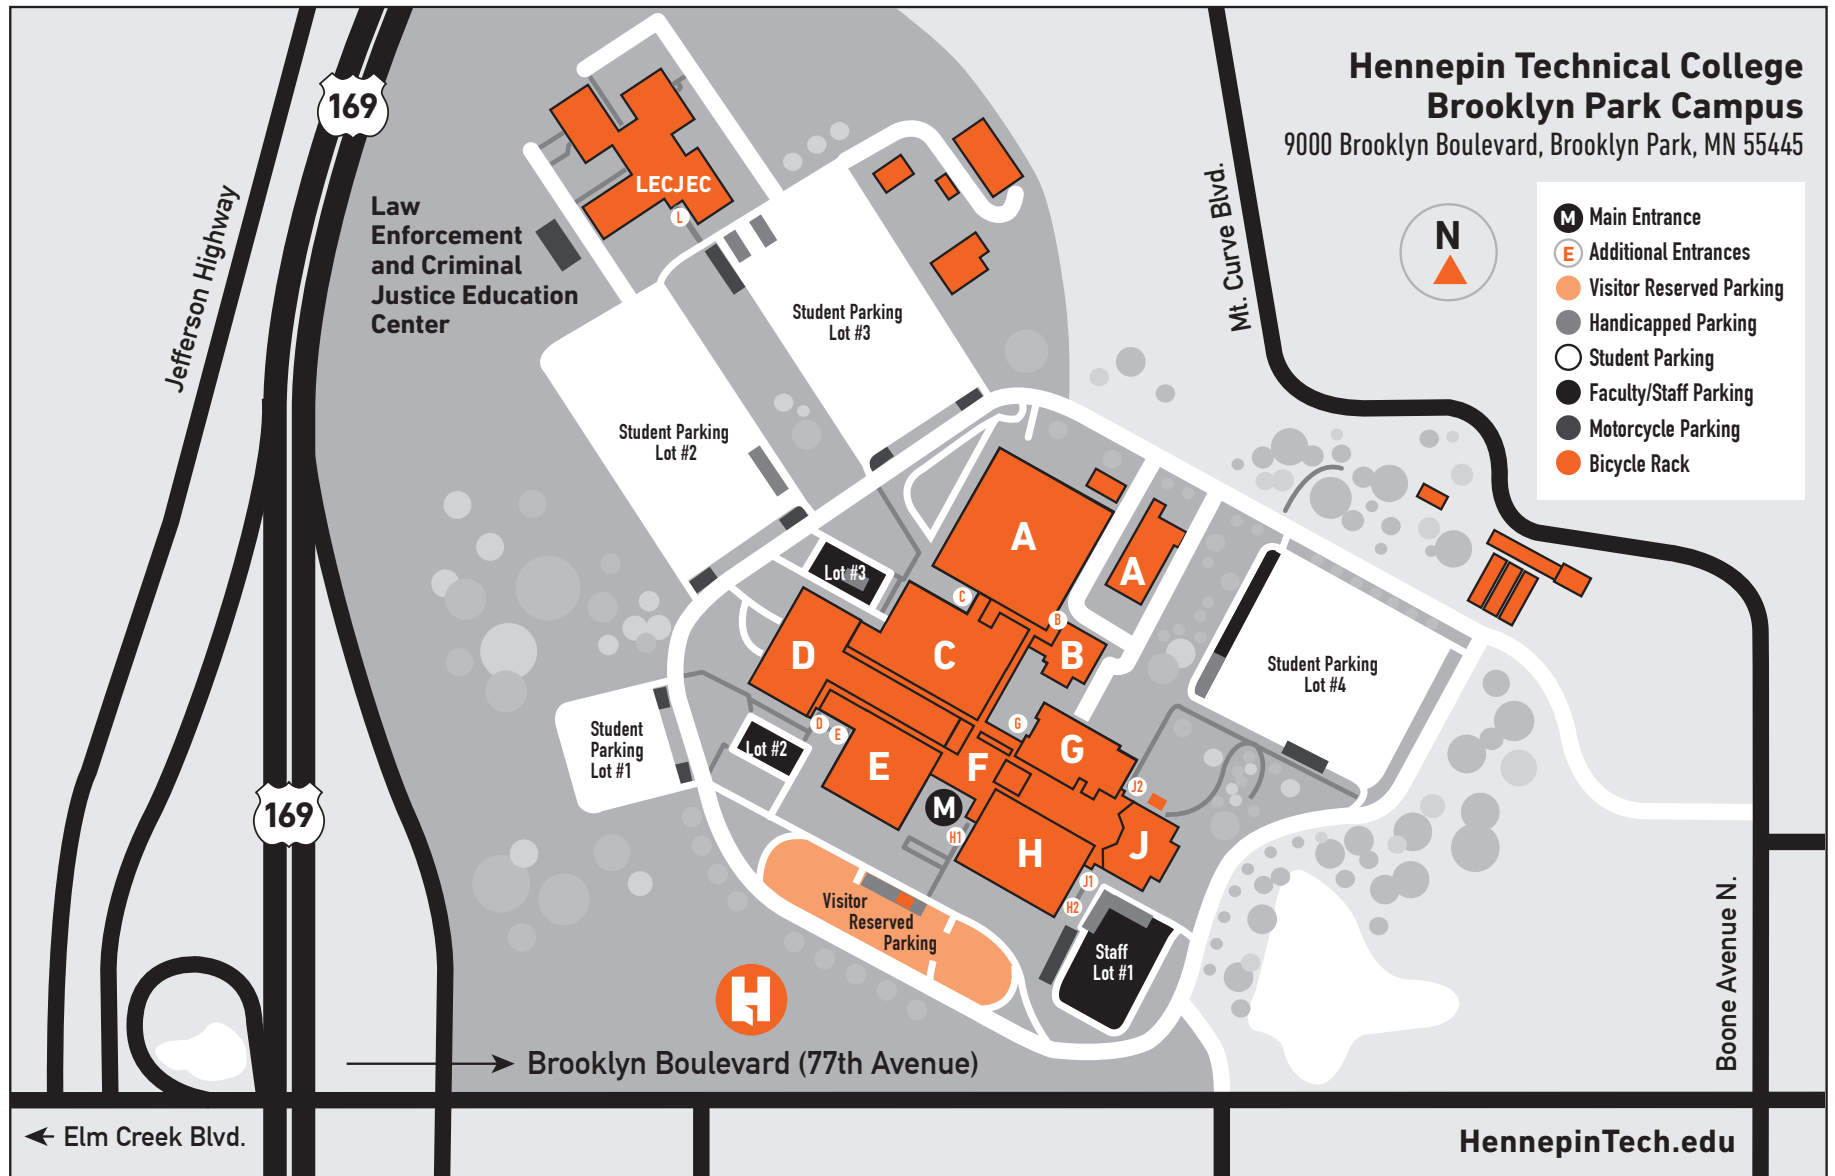

Brooklyn Park Campus

A MEMBER OF THE MINNESOTA STATE COLLEGES AND UNIVERSITIES SYSTEM

HTC is an affirmative action, equal opportunity educator and employer. This document is available in alternative formats to individuals with disabilities, consumers with hearing or speech disabilities may contact us via their preferred Telecommunications Relay Service.